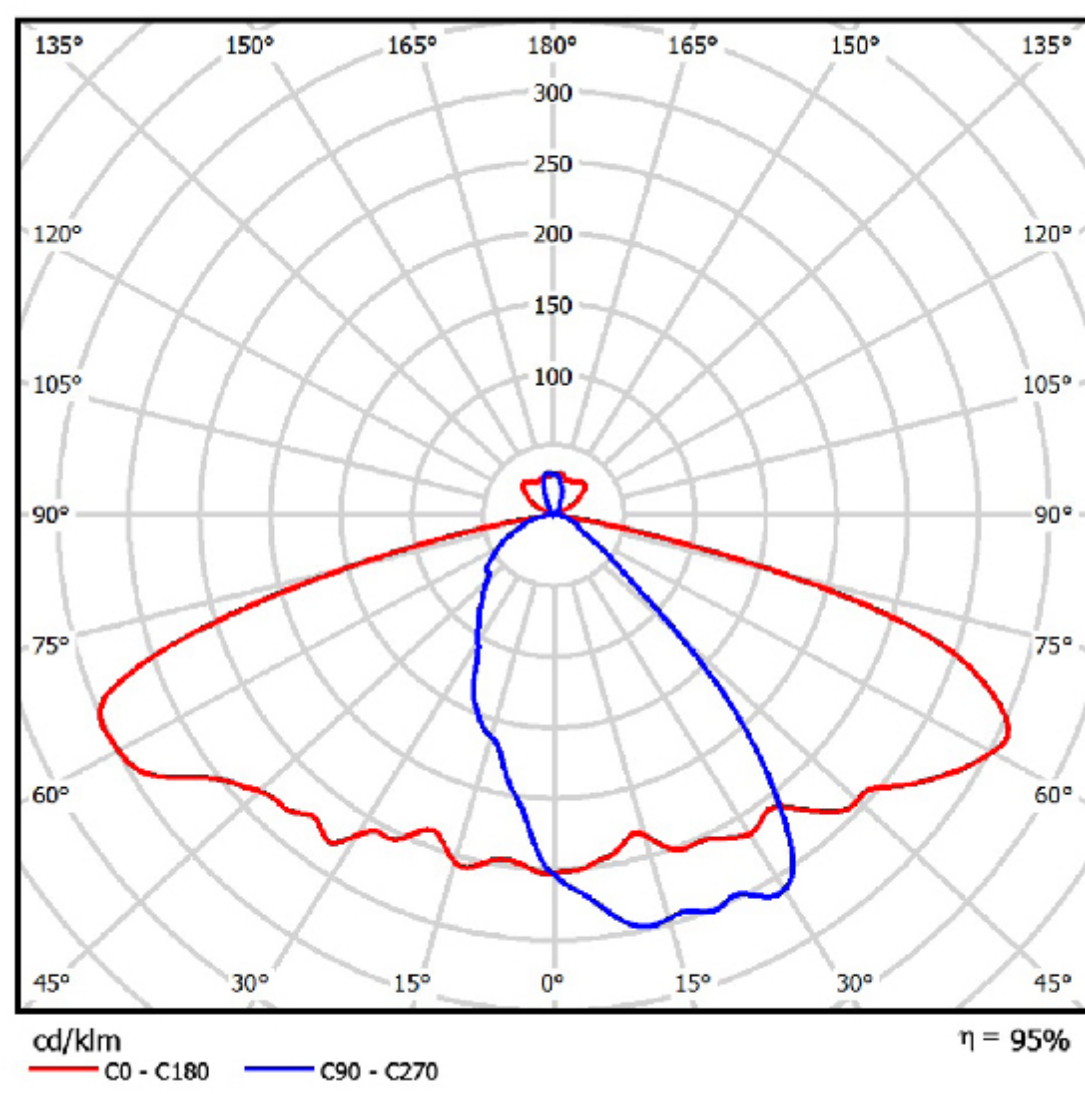

配光曲线图 | Optical type

产品图 | Product picture