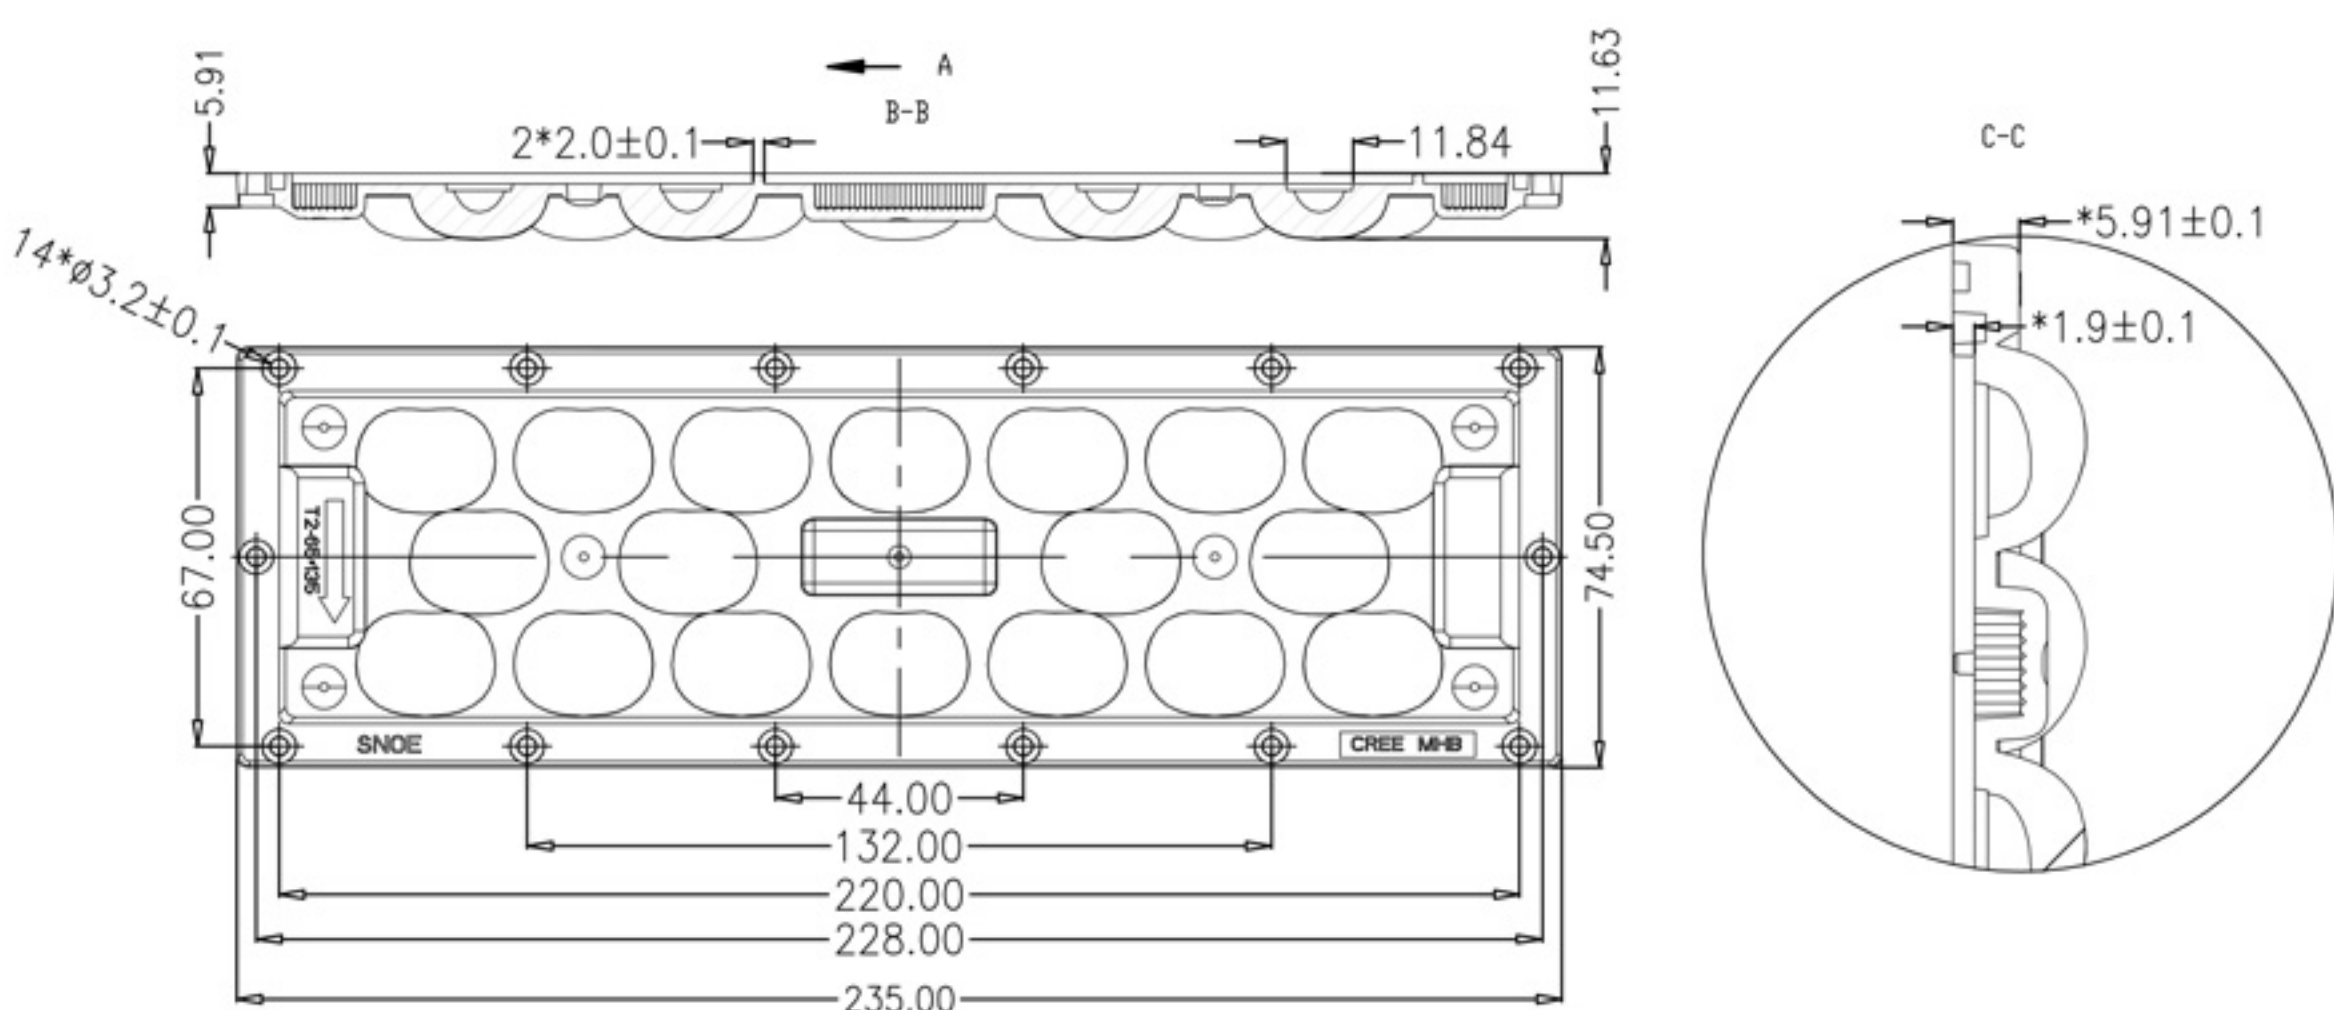

## 产品信息 | Product information

品牌|Brand:SNOE

产品灯珠颗粒|Led number:18

产品编号|Production number: SN18MHB-ST65135L

产品匹配LED|Matching LED:3030/5050 LED

产品光束角度|Angle:65°\*135°

产品材质|Material:PC

产品尺寸|Dimension:235.0\*74.5MM

产品透光率|Transmittance:92%

Product number	Unit lens number	Product dimension	LED number	Optical angle
SN18MHB-ST65135L	18 lens	235.0*74.5MM	18	65°*135°

## 产品尺寸 | Dimension