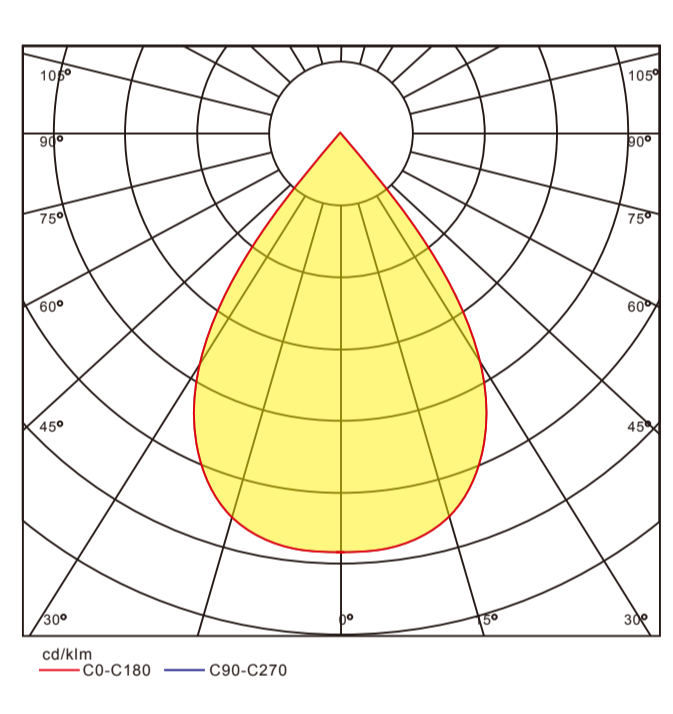

20 颗粒 60°/90°
5050LED
路灯透镜模组

产品信息 | Product information

- 品牌|Brand:SNOE
- 产品灯珠颗粒|Led number:20
- 产品编号|Production number: SN20MHB-L235STAXXL
- 产品匹配LED|Matching LED: 3030/5050 LED
- 产品光束角度|Angle:60°/ 90°
- 产品材质|Material:PC
- 产品尺寸|Dimension:235.0*69.0MM
- 产品透光率|Transmittance:92%

Product number	Unit lens number	Product dimension	LED number	Optical angle
SN20MHB-L235STA60L	20 lens	235.0*69.0MM	20	60°
SN20MHB-L235STA90L	20 lens	235.0*69.0MM	20	90°

产品尺寸 | Dimension

配光曲线图 | Optical type