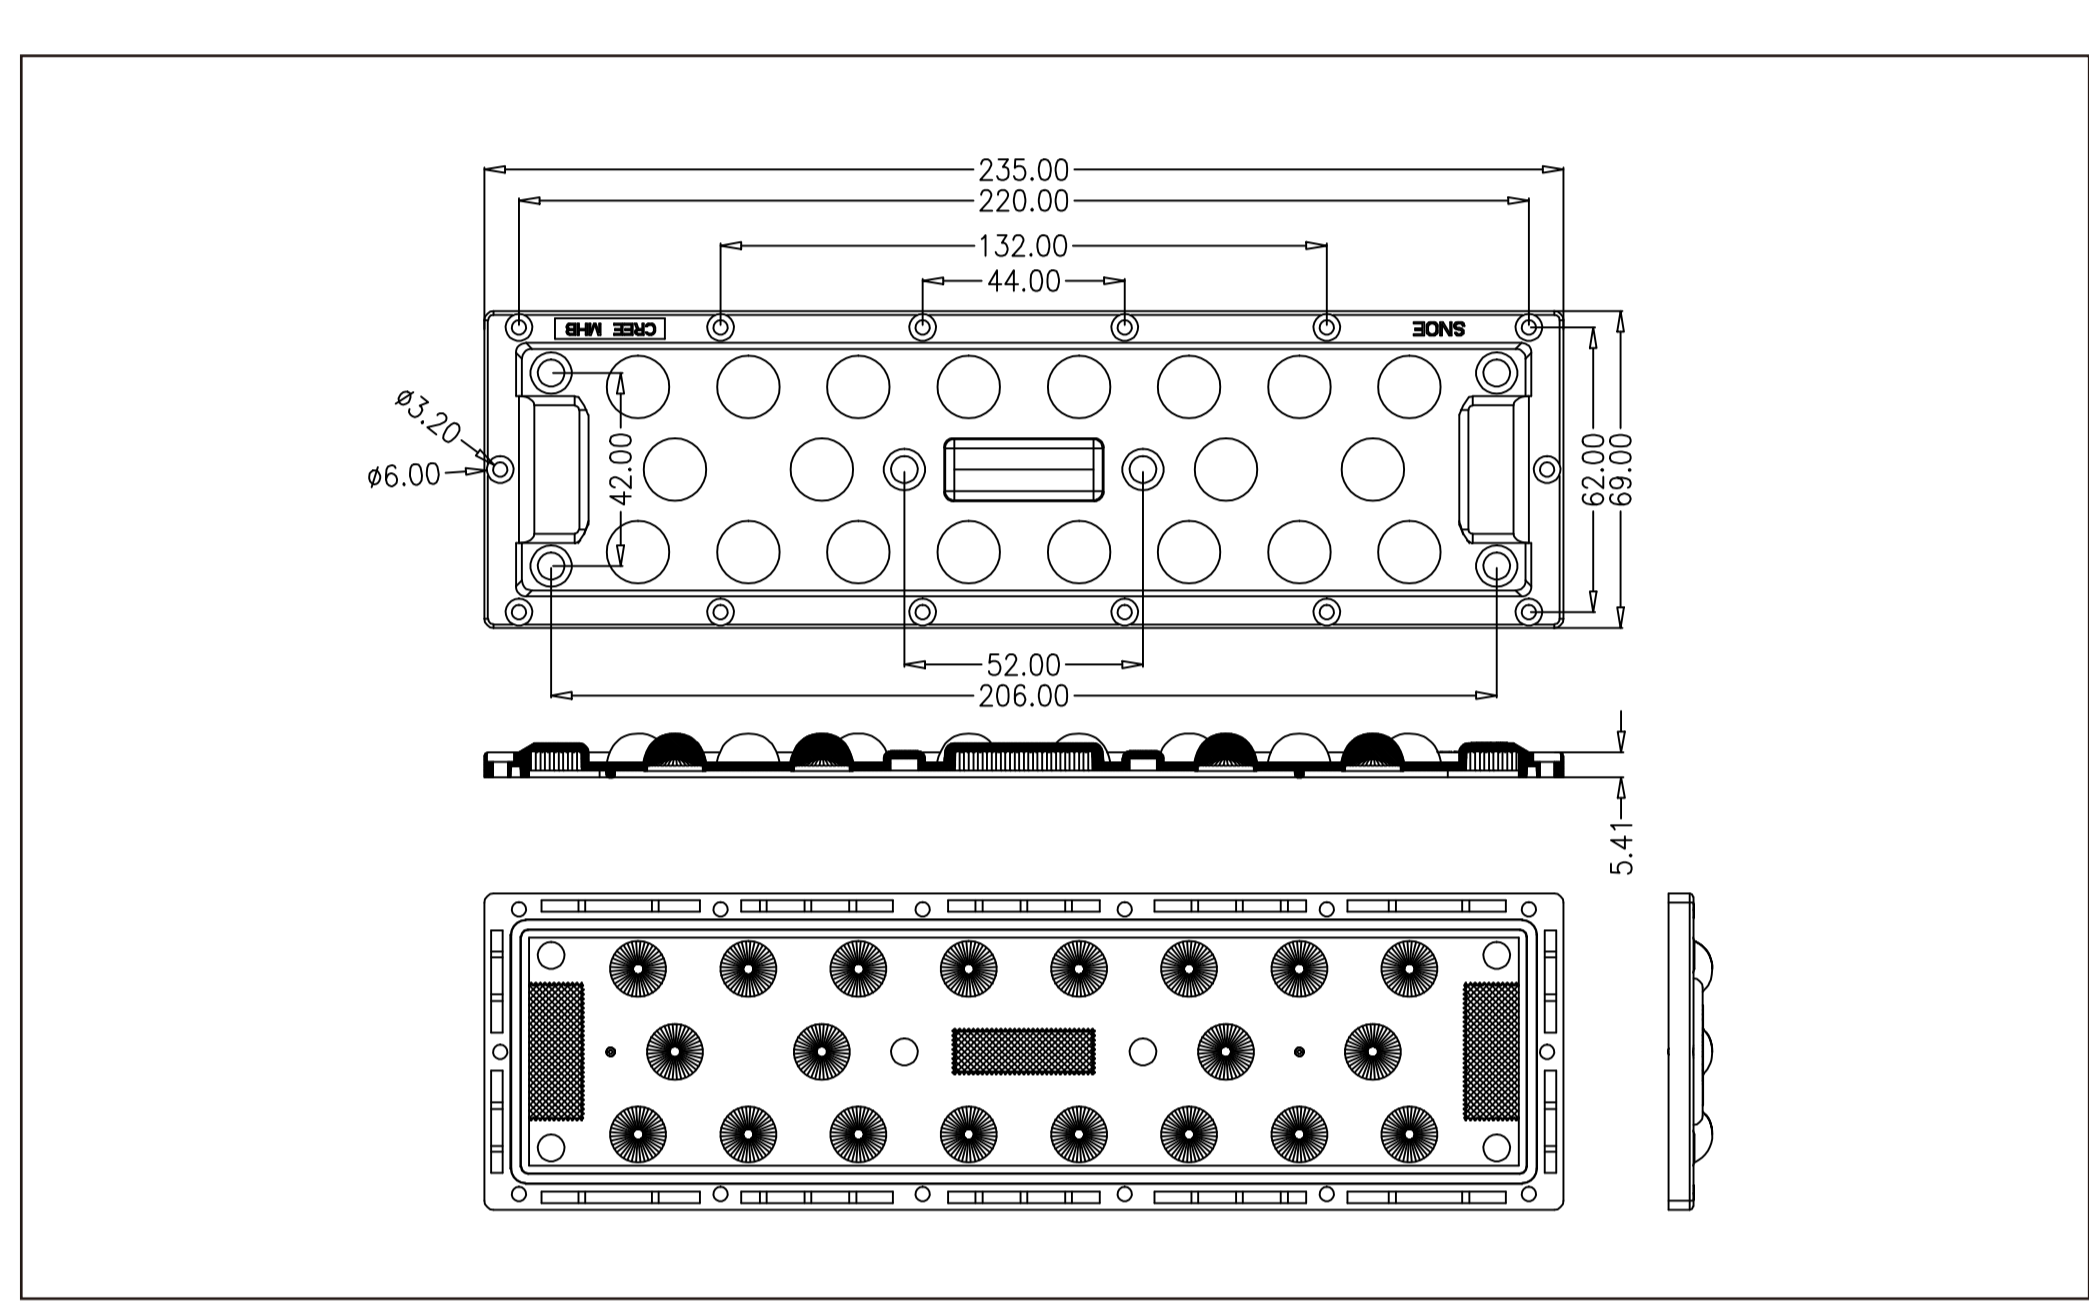

20 颗粒 60°/90°
5050LED
路灯透镜模组

产品信息 | Product information

- 品牌|Brand:SNOE
- 产品灯珠颗粒|Led number:20
- 产品编号|Production number: SN20MHB-L235STAXXL
- 产品匹配LED|Matching LED: 3030/5050 LED
- 产品光束角度|Angle:60°/ 90°
- 产品材质|Material:PC
- 产品尺寸|Dimension:235.0*69.0MM
- 产品透光率|Transmittance:92%

Product number	Unit lens number	Product dimension	LED number	Optical angle
SN20MHB-L235STA60L	20 lens	235.0*69.0MM	20	60°
SN20MHB-L235STA90L	20 lens	235.0*69.0MM	20	90°

产品尺寸 | Dimension

配光曲线图 | Optical type