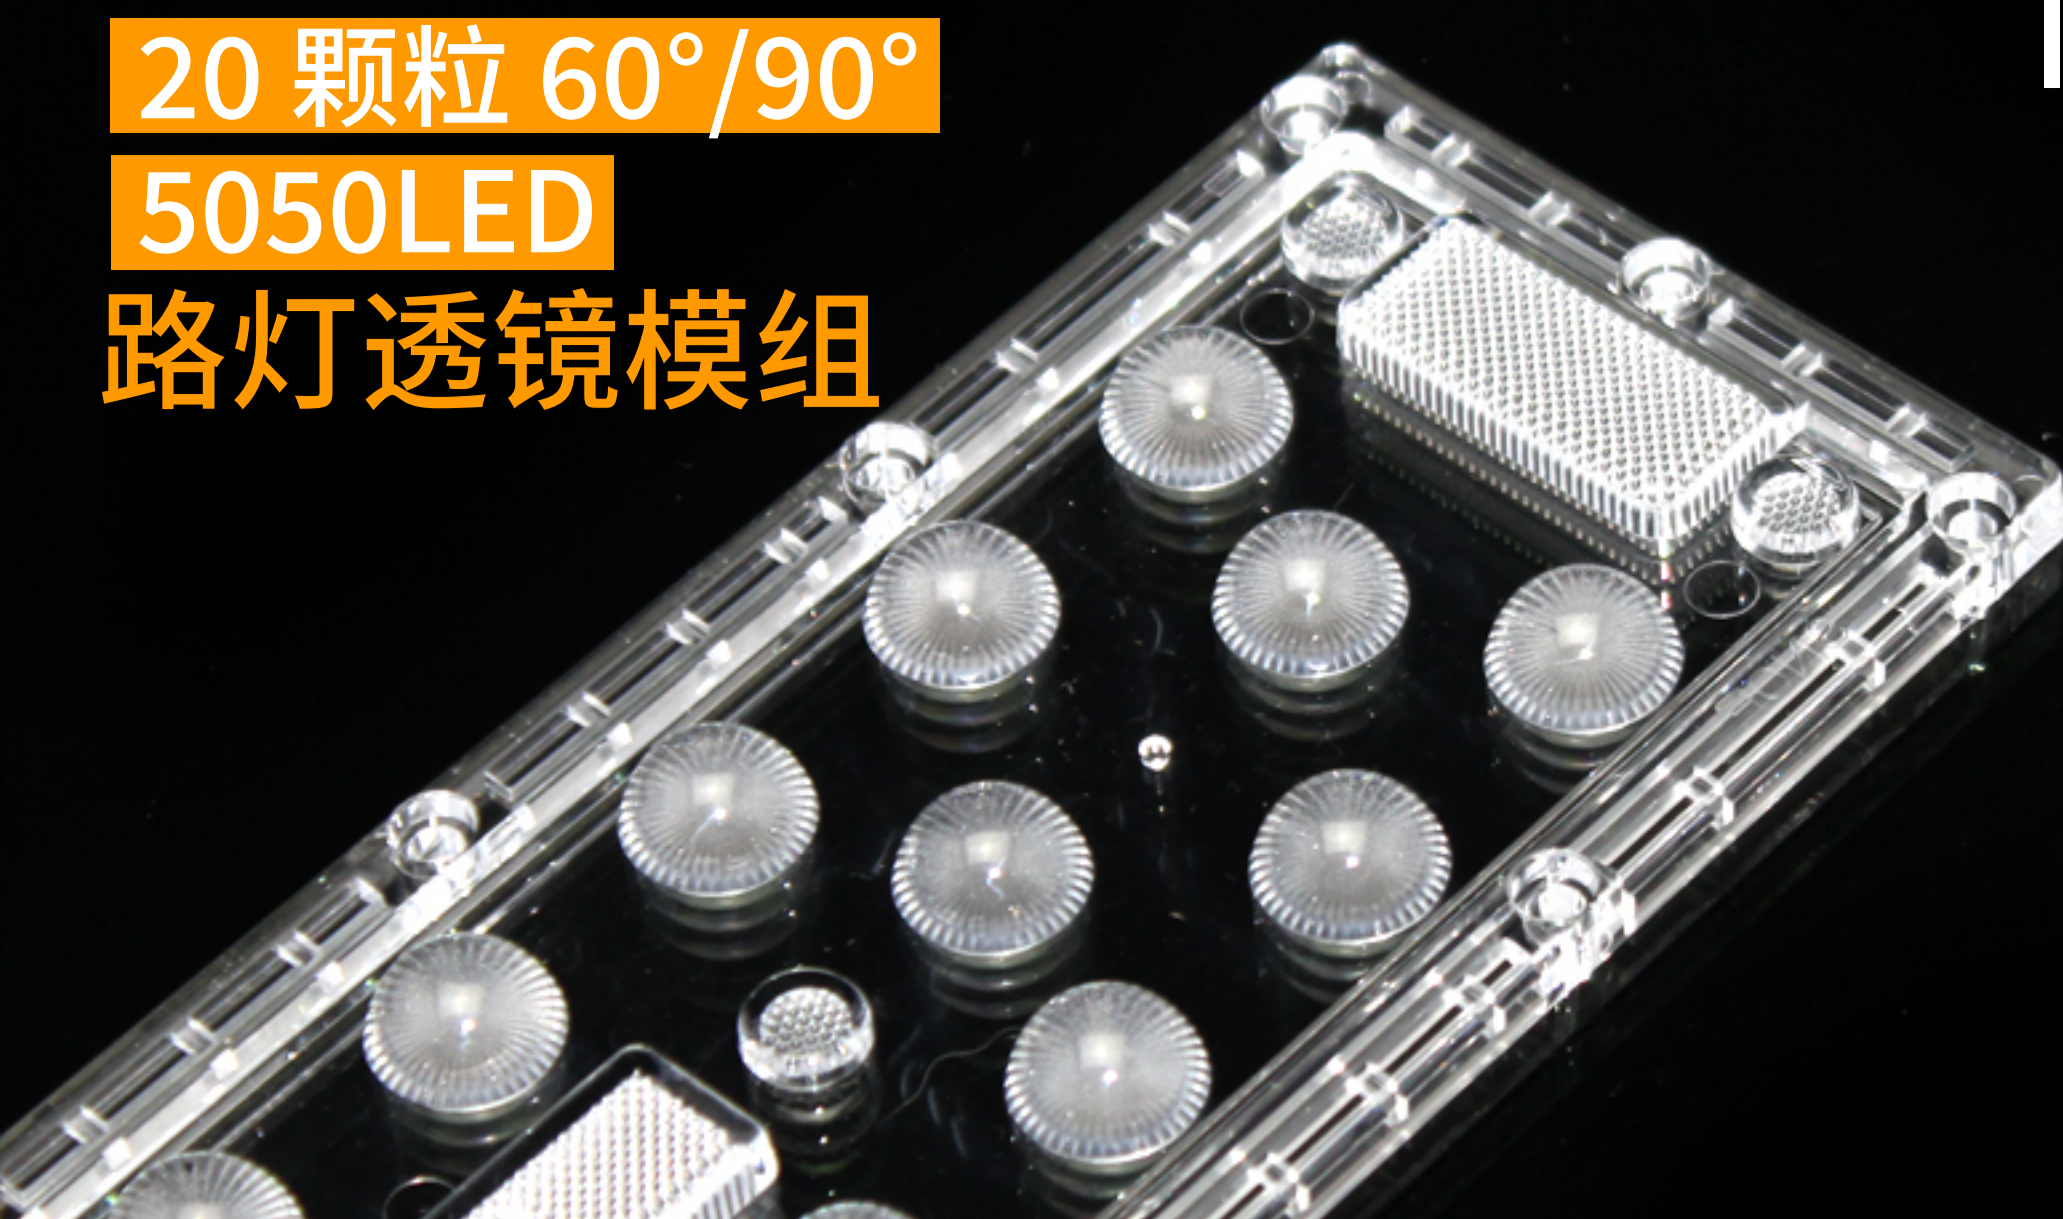

20 颗粒 60°/90°
5050LED
路灯透镜模组

产品信息 | Product information

- 品牌|Brand:SNOE
- 产品灯珠颗粒|Led number:20
- 产品编号|Production number: SN20MHB-L235STAXXL
- 产品匹配LED|Matching LED: 3030/5050 LED
- 产品光束角度|Angle:60°/ 90°
- 产品材质|Material:PC
- 产品尺寸|Dimension:235.0*69.0MM
- 产品透光率|Transmittance:92%

Product number	Unit lens number	Product dimension	LED number	Optical angle
SN20MHB-L235STA60L	20 lens	235.0*69.0MM	20	60°
SN20MHB-L235STA90L	20 lens	235.0*69.0MM	20	90°

产品尺寸 | Dimension

配光曲线图 | Optical type