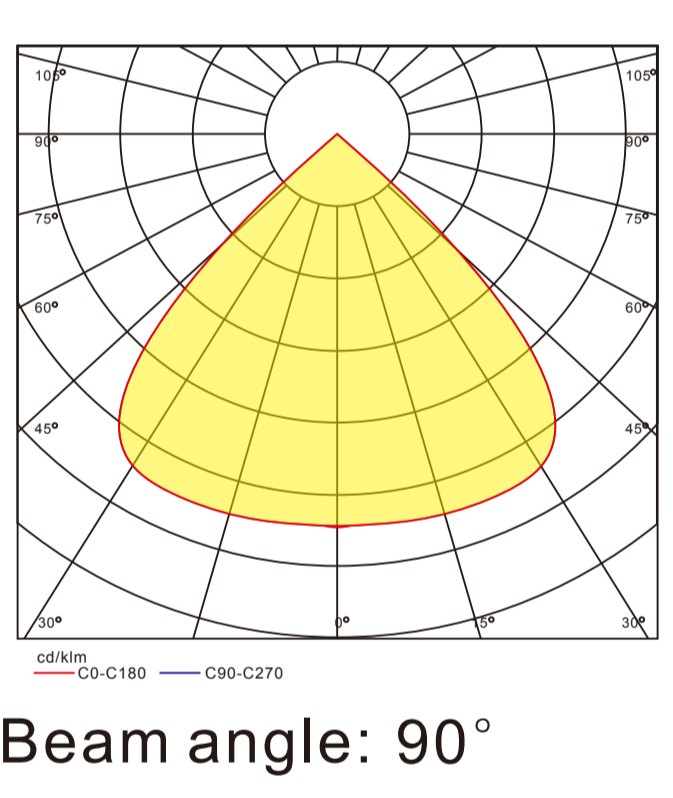

20 颗粒 60°/90°
5050LED
路灯透镜模组

产品信息 | Product information

- 品牌|Brand:SNOE
- 产品灯珠颗粒|Led number:20
- 产品编号|Production number: SN20MHB-L235STAXXL
- 产品匹配LED|Matching LED: 3030/5050 LED
- 产品光束角度|Angle:60°/ 90°
- 产品材质|Material:PC
- 产品尺寸|Dimension:235.0*69.0MM
- 产品透光率|Transmittance:92%

Product number	Unit lens number	Product dimension	LED number	Optical angle
SN20MHB-L235STA60L	20 lens	235.0*69.0MM	20	60°
SN20MHB-L235STA90L	20 lens	235.0*69.0MM	20	90°

产品尺寸 | Dimension

配光曲线图 | Optical type